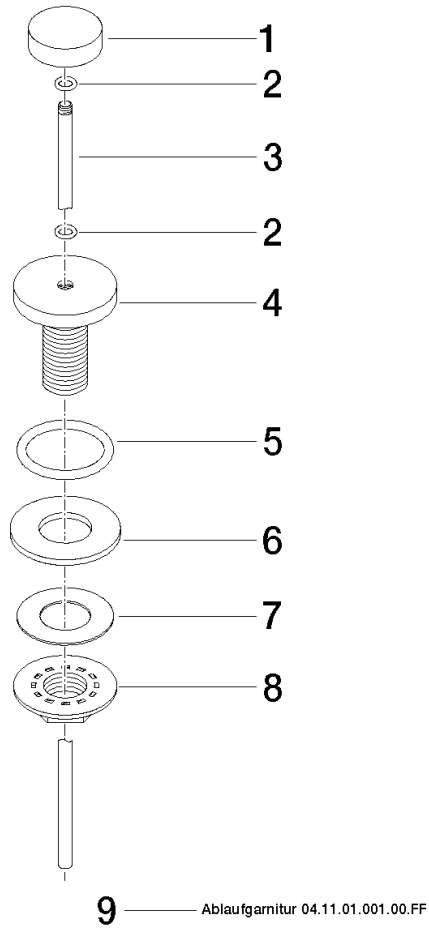

Basin Waste with knob for deck mounting 1 1/4" - Brushed Chrome

IMO

10 200 970

Fits: IMO, LULU, MADISON, MEM, TARA,
CL.1, LISSÉ, VAIA, META, CYO

	Brushed Chrome	10 200 970-93
	Chrome	10 200 970-00
	Brushed Platinum	10 200 970-06
	Platinum	10 200 970-08
	Durabronze (23kt Gold)	10 200 970-09
	Dark Chrome	10 200 970-19
	Light Gold	10 200 970-26
	Brushed Light Gold	10 200 970-27
	Brushed Durabronze (23kt Gold)	10 200 970-28
	Matte Black	10 200 970-33
	Brushed Bronze	10 200 970-42
	Brushed Champagne (22kt Gold)	10 200 970-46
	Champagne (22kt Gold)	10 200 970-47
	Brushed Dark Platinum	10 200 970-99

Basin Waste with knob for deck mounting 1 1/4" - Brushed Chrome

IMO

10 200 970

Only suitable for basins with an overflow.

10 200 970

10 200 970

Parts for other finishes can be found here: [Chrome](#)

Spare parts list

No.	Item Number	Name	Quantity used	Delivery time
1	09 21 33 001-93	handle	1	20
2	09 14 10 007 90	seal	2	2
3	09 31 09 004-93	pull-rod	1	20
4	09 18 40 022-93	sleeve	1	20
5	09 14 10 095 90	seal	1	2
6	09 14 05 012 90	seal	1	2
7	09 14 40 001 90	seal	1	60
8	09 23 10 010 90	nut	1	2
9	90 11 01 001 00-93	pop-up waste	1	20