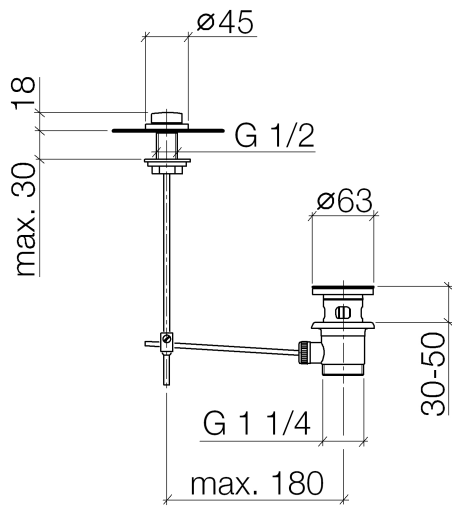

Basin Waste with knob for deck mounting 1 1/4" - Brushed Chrome

IMO

10 200 970

Fits: IMO, LULU, MADISON, MEM, TARA,
CL.1, LISSÉ, VAIA, META, CYO

	Brushed Chrome	10 200 970-93
	Chrome	10 200 970-00
	Brushed Platinum	10 200 970-06
	Platinum	10 200 970-08
	Durabronze (23kt Gold)	10 200 970-09
	Dark Chrome	10 200 970-19
	Light Gold	10 200 970-26
	Brushed Light Gold	10 200 970-27
	Brushed Durabronze (23kt Gold)	10 200 970-28
	Matte Black	10 200 970-33
	Brushed Bronze	10 200 970-42
	Brushed Champagne (22kt Gold)	10 200 970-46
	Champagne (22kt Gold)	10 200 970-47
	Brushed Dark Platinum	10 200 970-99

Basin Waste with knob for deck mounting 1 1/4" - Brushed Chrome

IMO

10 200 970

Only suitable for basins with an overflow.

10 200 970

10 200 970

Parts for other finishes can be found here: [Chrome](#)

Spare parts list

No.	Item Number	Name	Quantity used	Delivery time
1	09 21 33 001-93	handle	1	20
2	09 14 10 007 90	seal	2	2
3	09 31 09 004-93	pull-rod	1	20
4	09 18 40 022-93	sleeve	1	20
5	09 14 10 095 90	seal	1	2
6	09 14 05 012 90	seal	1	2
7	09 14 40 001 90	seal	1	60
8	09 23 10 010 90	nut	1	2
9	90 11 01 001 00-93	pop-up waste	1	20